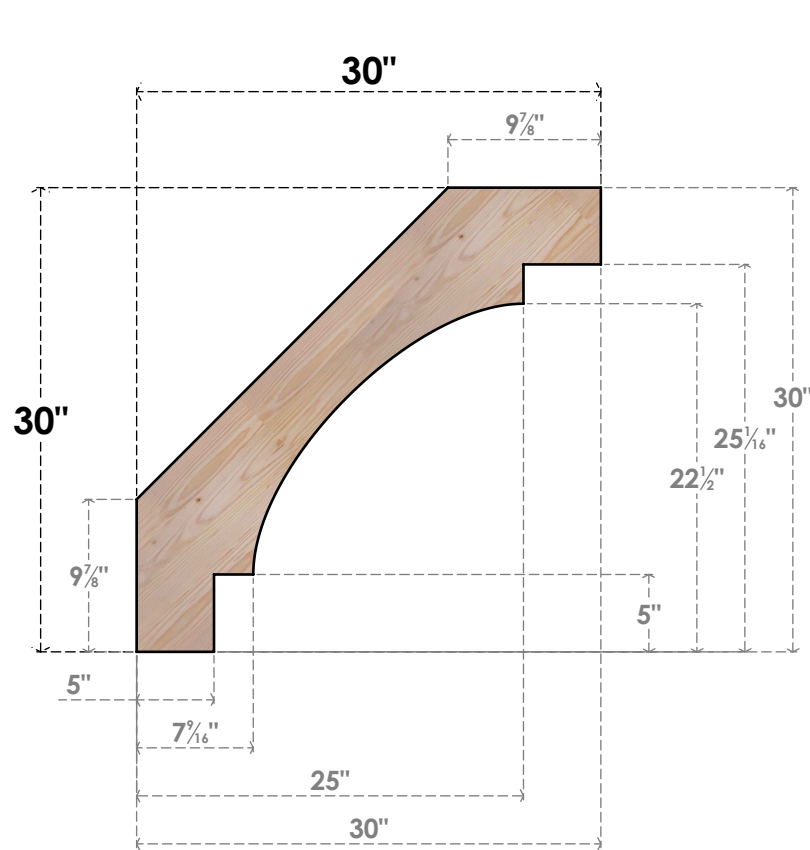

BRC04X30X30MRC00SDF

3 1/2"W X 30"D X 30"H MERCED SMOOTH BRACE, DOUGLAS FIR

SIDE

FRONT

EKENA MILLWORK
 2300 WEST MAIN ST.
 CLARKSVILLE, TX 75426
 TOLL FREE: 866-607-0453
 WWW.EKENAMILLWORK.COM

NOTES

1. INSTALLATION TO BE COMPLETED IN ACCORDANCE WITH MANUFACTURER'S SPECIFICATIONS.
2. DRAWING MAY NOT BE TO SCALE
3. THIS DRAWING IS INTENDED FOR DESIGN AND PLANNING PURPOSES ONLY.
4. ALL INFORMATION CONTAINED HEREIN WAS CURRENT AT THE TIME OF DEVELOPMENT BUT MUST BE REVIEWED AND APPROVED BY THE PRODUCT MANUFACTURER TO BE CONSIDERED ACCURATE.
5. PRODUCTS ARE NOT KILN DRIED. THIS ITEM IS UNIQUE AND WILL CONTAIN THE NATURAL VARIATIONS THAT THE WOOD SPECIES OFFERS. THIS MAY RESULT IN VARIATIONS UP TO 1/4"