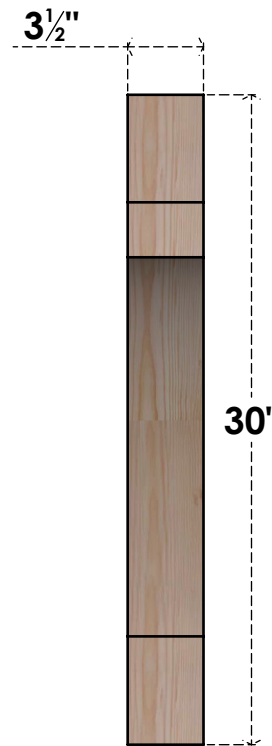

BRC04X30X30MRC00SDF

3 1/2"W X 30"D X 30"H MERCED SMOOTH BRACE, DOUGLAS FIR

SIDE

FRONT

EKENA MILLWORK
 2300 WEST MAIN ST.
 CLARKSVILLE, TX 75426
 TOLL FREE: 866-607-0453
 WWW.EKENAMILLWORK.COM

NOTES

1. INSTALLATION TO BE COMPLETED IN ACCORDANCE WITH MANUFACTURER'S SPECIFICATIONS.
2. DRAWING MAY NOT BE TO SCALE
3. THIS DRAWING IS INTENDED FOR DESIGN AND PLANNING PURPOSES ONLY.
4. ALL INFORMATION CONTAINED HEREIN WAS CURRENT AT THE TIME OF DEVELOPMENT BUT MUST BE REVIEWED AND APPROVED BY THE PRODUCT MANUFACTURER TO BE CONSIDERED ACCURATE.
5. PRODUCTS ARE NOT KILN DRIED. THIS ITEM IS UNIQUE AND WILL CONTAIN THE NATURAL VARIATIONS THAT THE WOOD SPECIES OFFERS. THIS MAY RESULT IN VARIATIONS UP TO 1/4"